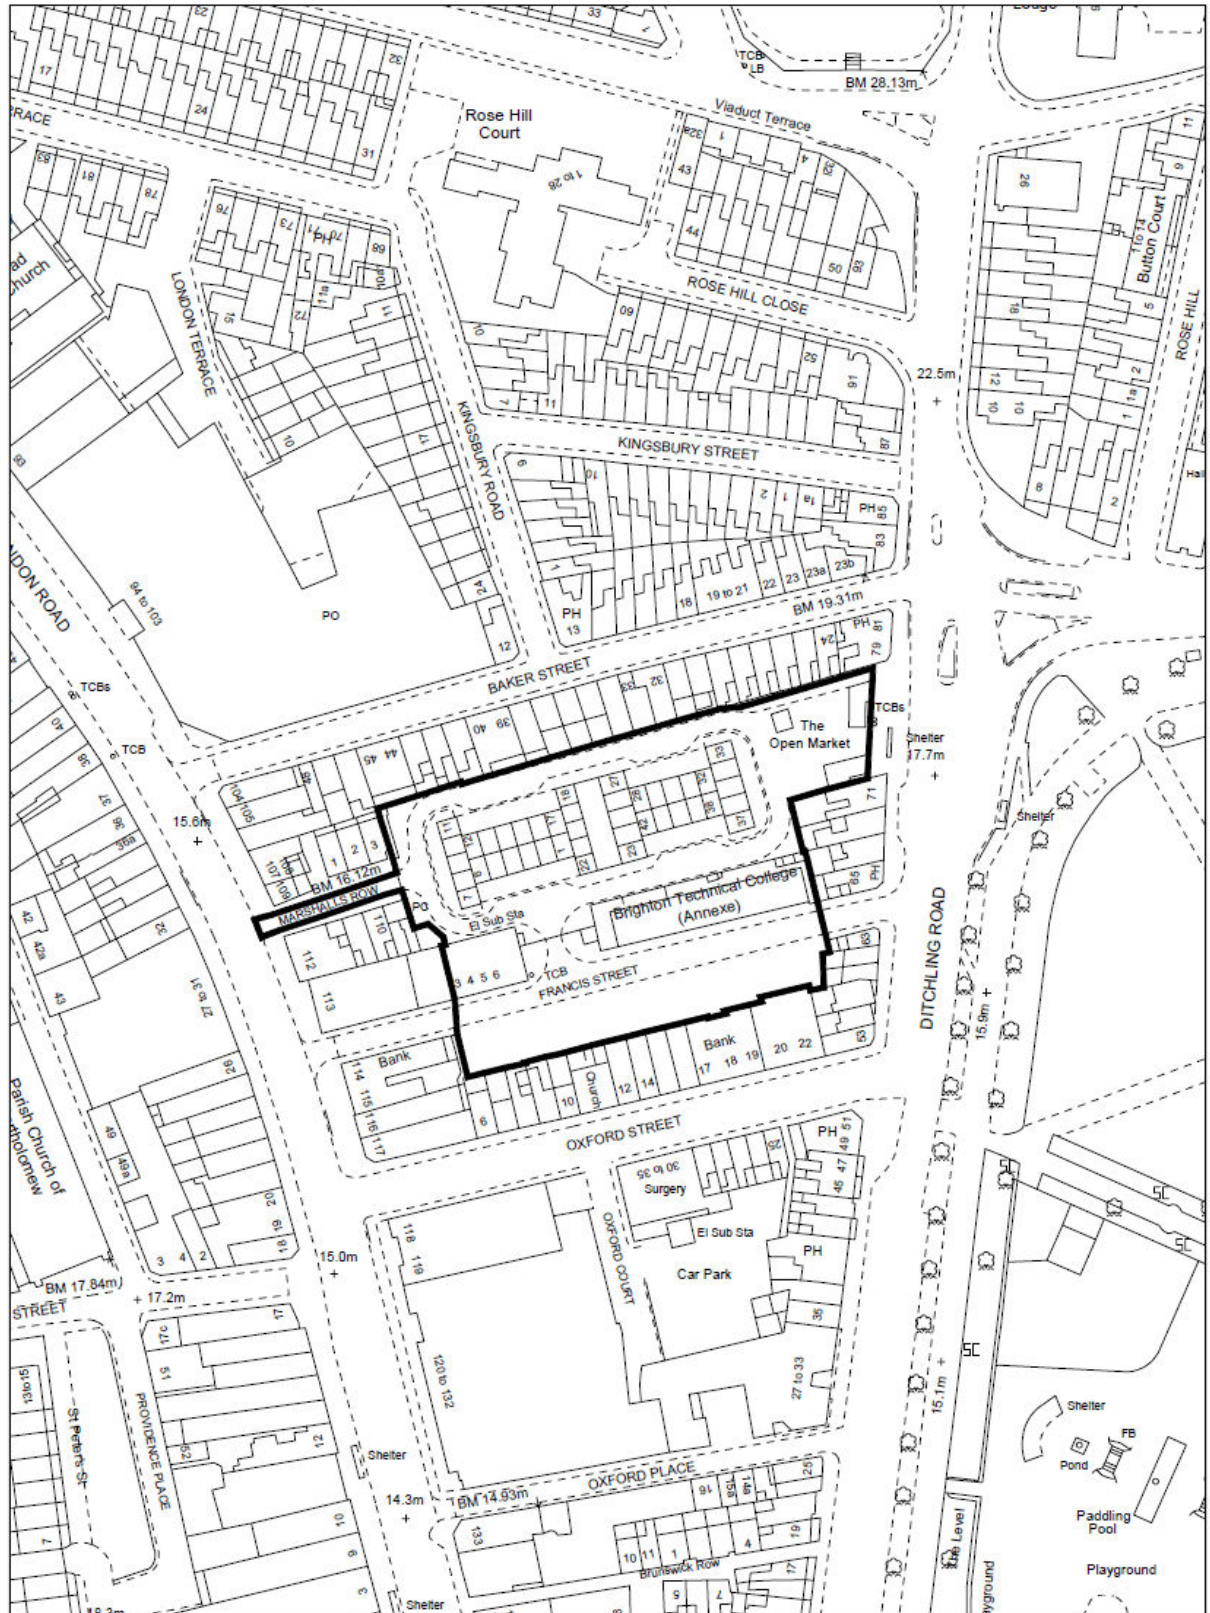

Open Market Proposed Development Site

Reproduced from the Ordnance Survey mapping with the permission of the Controller of H.M. Stationery Office. © Crown copyright. Unauthorised reproduction infringes Crown copyright and may lead to prosecution or Civil Proceedings.
Brighton & Hove City Council. Licence : 100020999, 2007.

**Brighton & Hove
City Council**

Scale 1:1500

Open Market Proposed Development Site